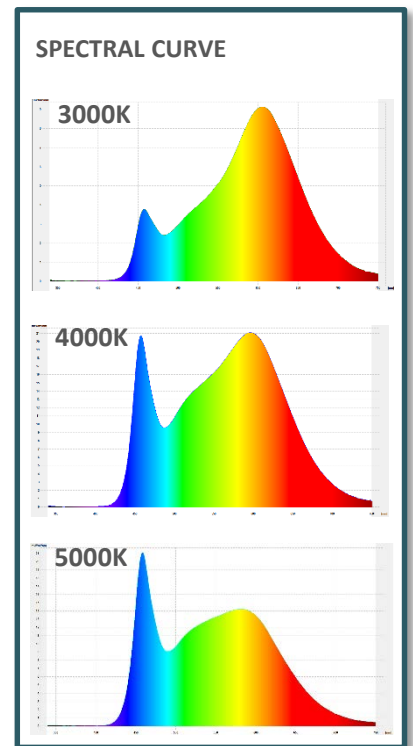

DRIVER

Removable on plug

SAP no.	Colours	Energy consumption KW/1000 h	Lm	Lm/W	Colour T°	CRI	Source's lifetime*	Warrant y	Net weight	EAN code
400093836	White and Met grey	11	1000	90	3000K 4000k 5000k	>80	50000h	1 year	1,1 kg	3595560016327