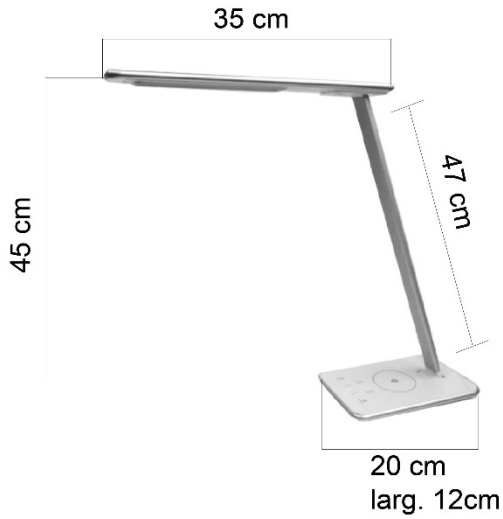

- working
- reading
- relaxing

JAZZ makes it possible to get an on measure lighting

DESIGN

Uncluttered lines

JAZZ lamp has got a recognizable design with thin and uncluttered lines. Terra's head is no more than 1 cm thick which gives it a very elegant appearance.

LED

UNILUX

DIMENSIONS

TECHNICAL DATA

Materials

Plastic head and base
Aluminium arm

Source

LED built-in*: rated power 11W
*cannot be replaced