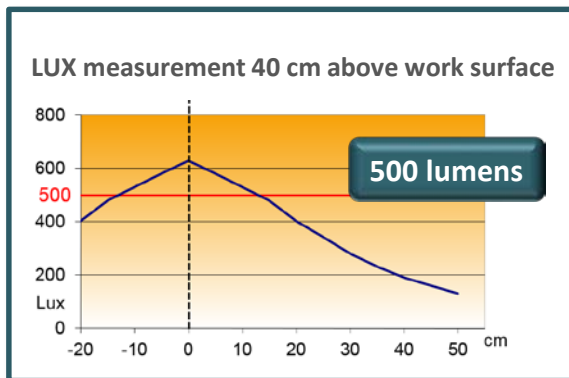

DRIVER

Removable on plug

SAP no.	Colours	Energy consumption KW/1000 h	Lm	Lm/W	Colour T°	CRI	Source's lifetime*	Warrant y	Net weight	EAN code
400093836	White and Met grey	11	1000	90	3000K 4000k 5000k	>80	50000h	1 year	1,1 kg	3595560016327

* Average use: 1000h/year